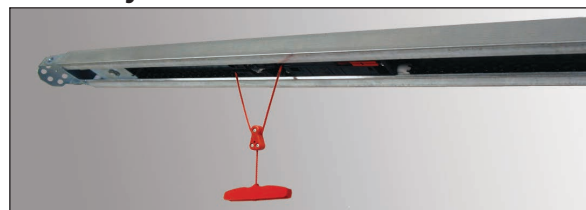

Drive System

Rail

The best in advanced engineering and materials. One piece semi-closed fully assembled drive system with a high strength galvanized steel finished C-rail and a steel-reinforced belt. A revolutionary trolley release mechanism helps to prevent garage break ins.

Drive system's overall length with attached operator 7ft. door: 10' - 6.25"

Door Heights Supported: 7ft, 8ft, 10ft, 12ft and 14ft

Headroom Clearance Required: 1.25 inches

Trolley: Includes emergency release, easy reconnect, vault release compatibility

2255 Lois Drive • Unit 6
Rolling Meadows • IL 60008
p. 877-366-7247
www.aladdindoors.com